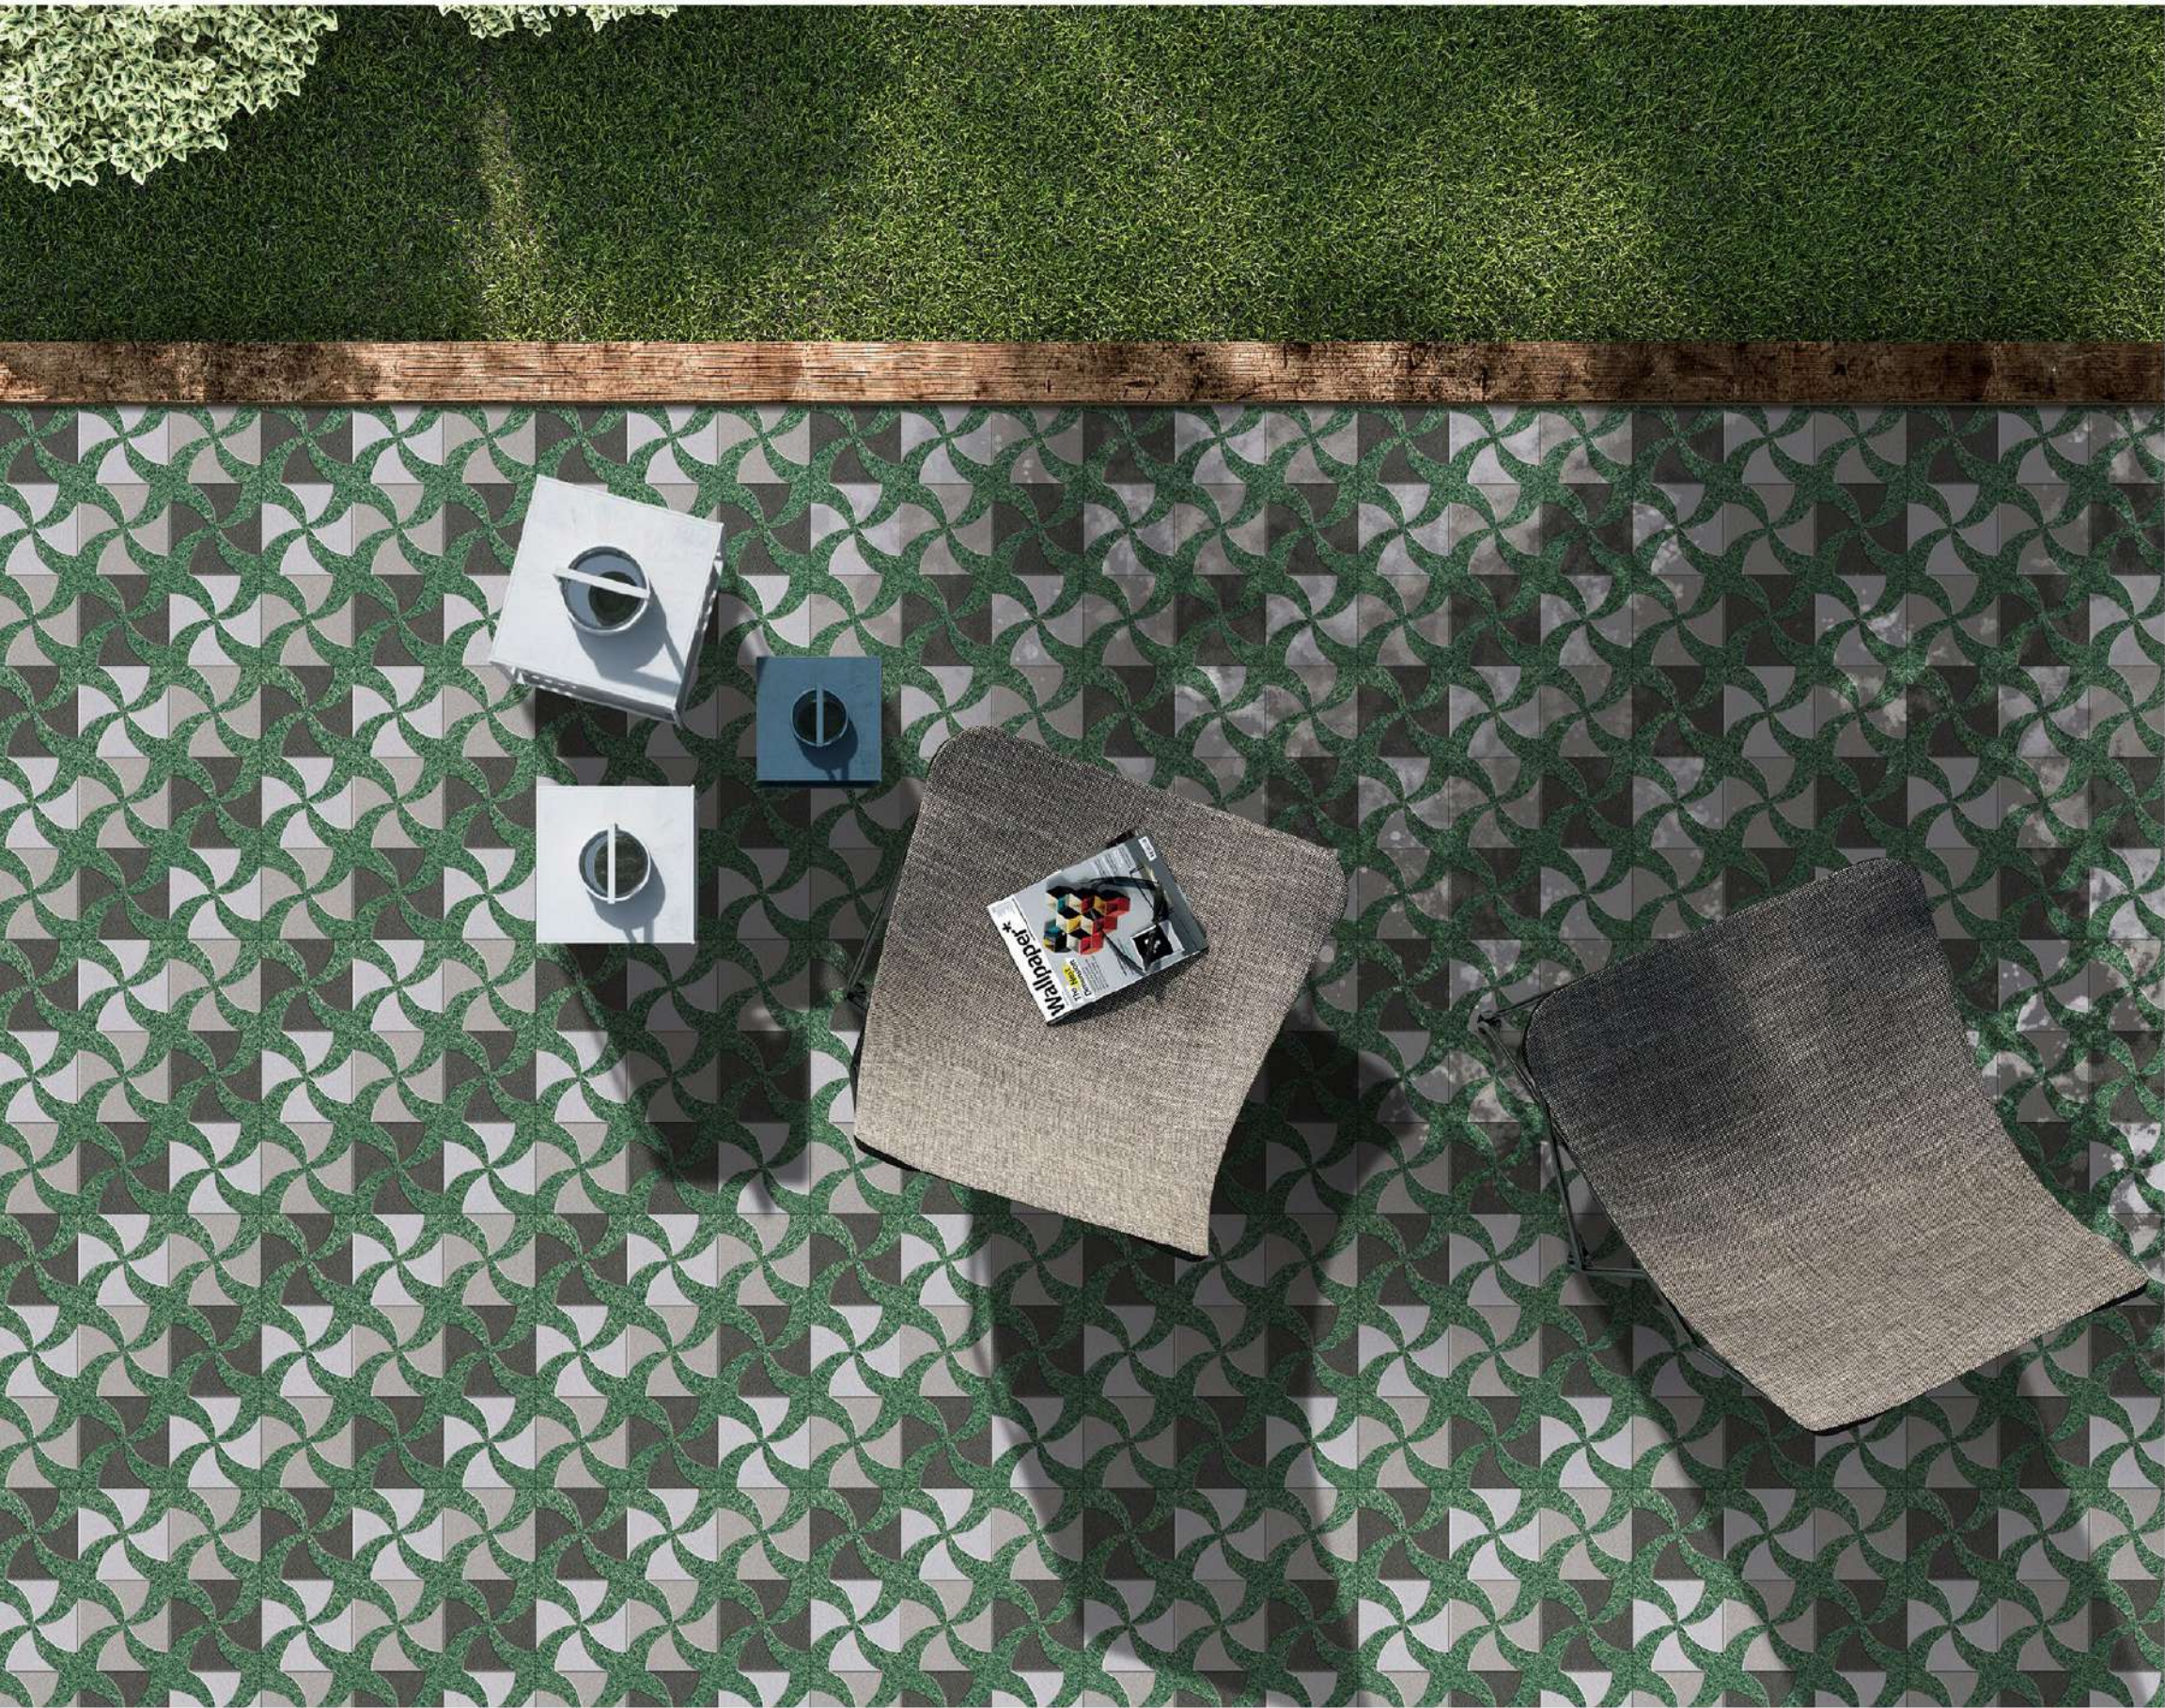

THICKNESS
9.5 MM

SIZE
300x
300 MM

SERIES: Green Series