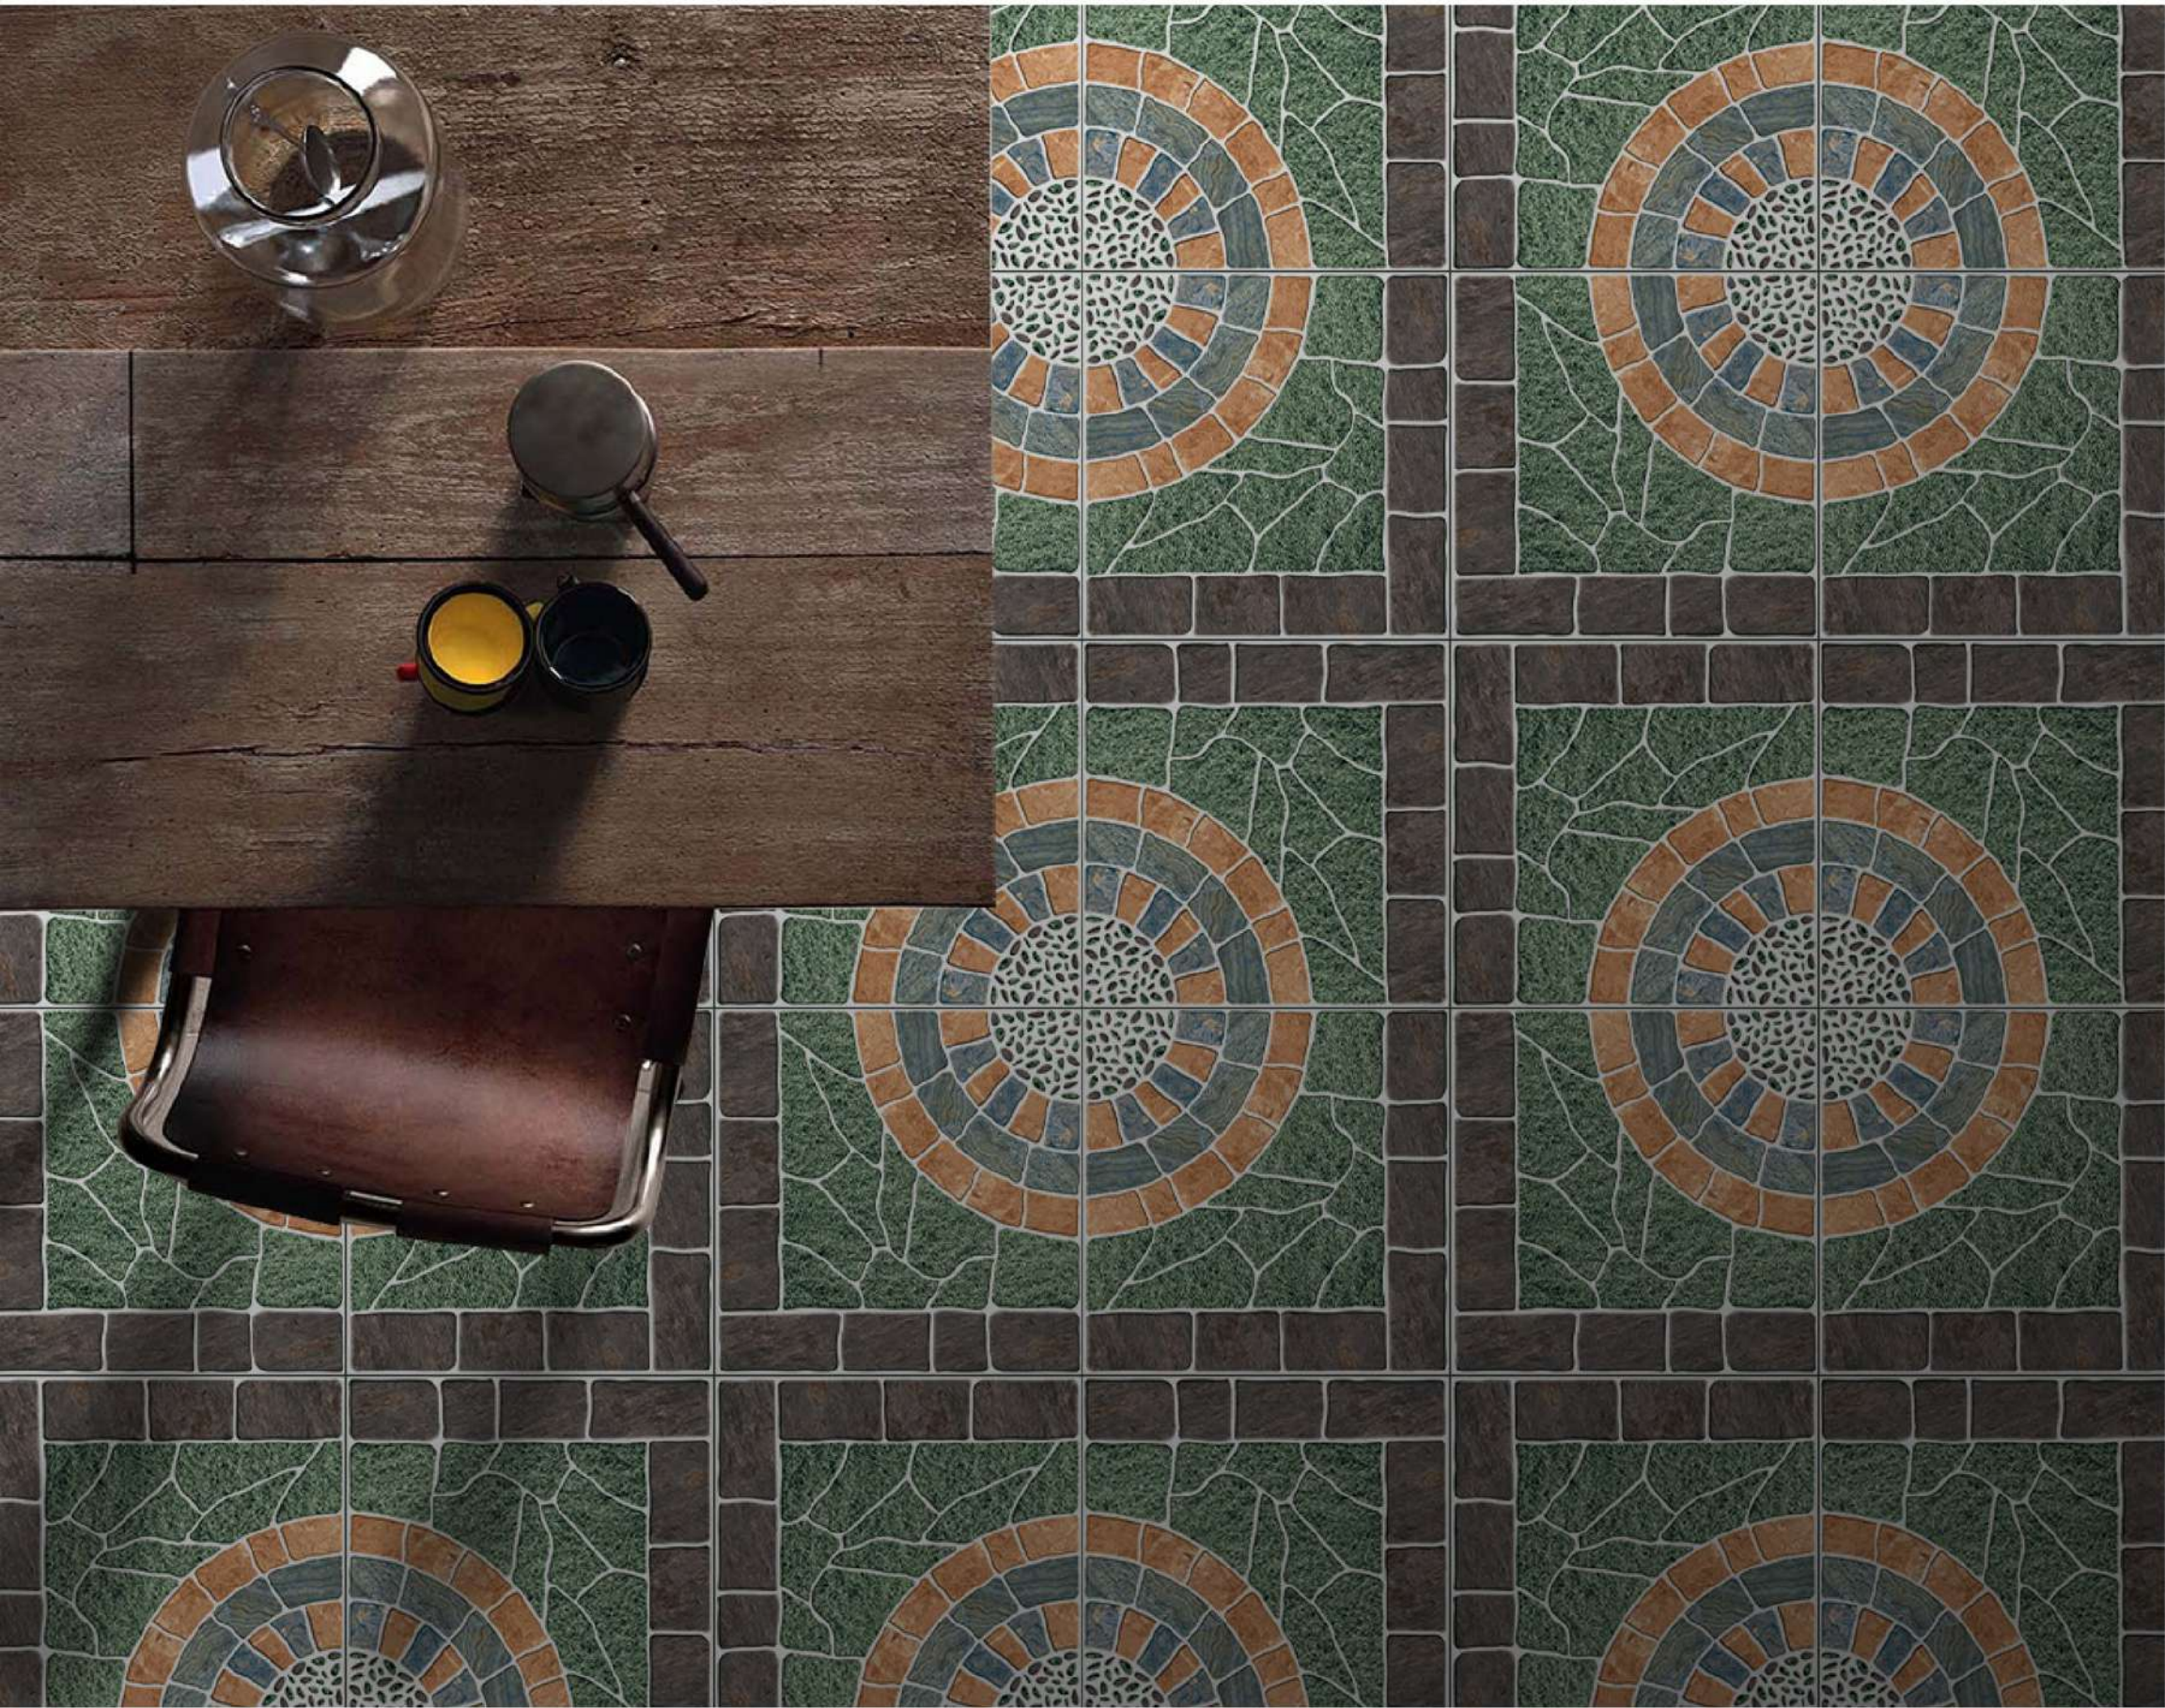

THICKNESS
9.5 MM

SIZE
300x
300 MM

SERIES: Green Series