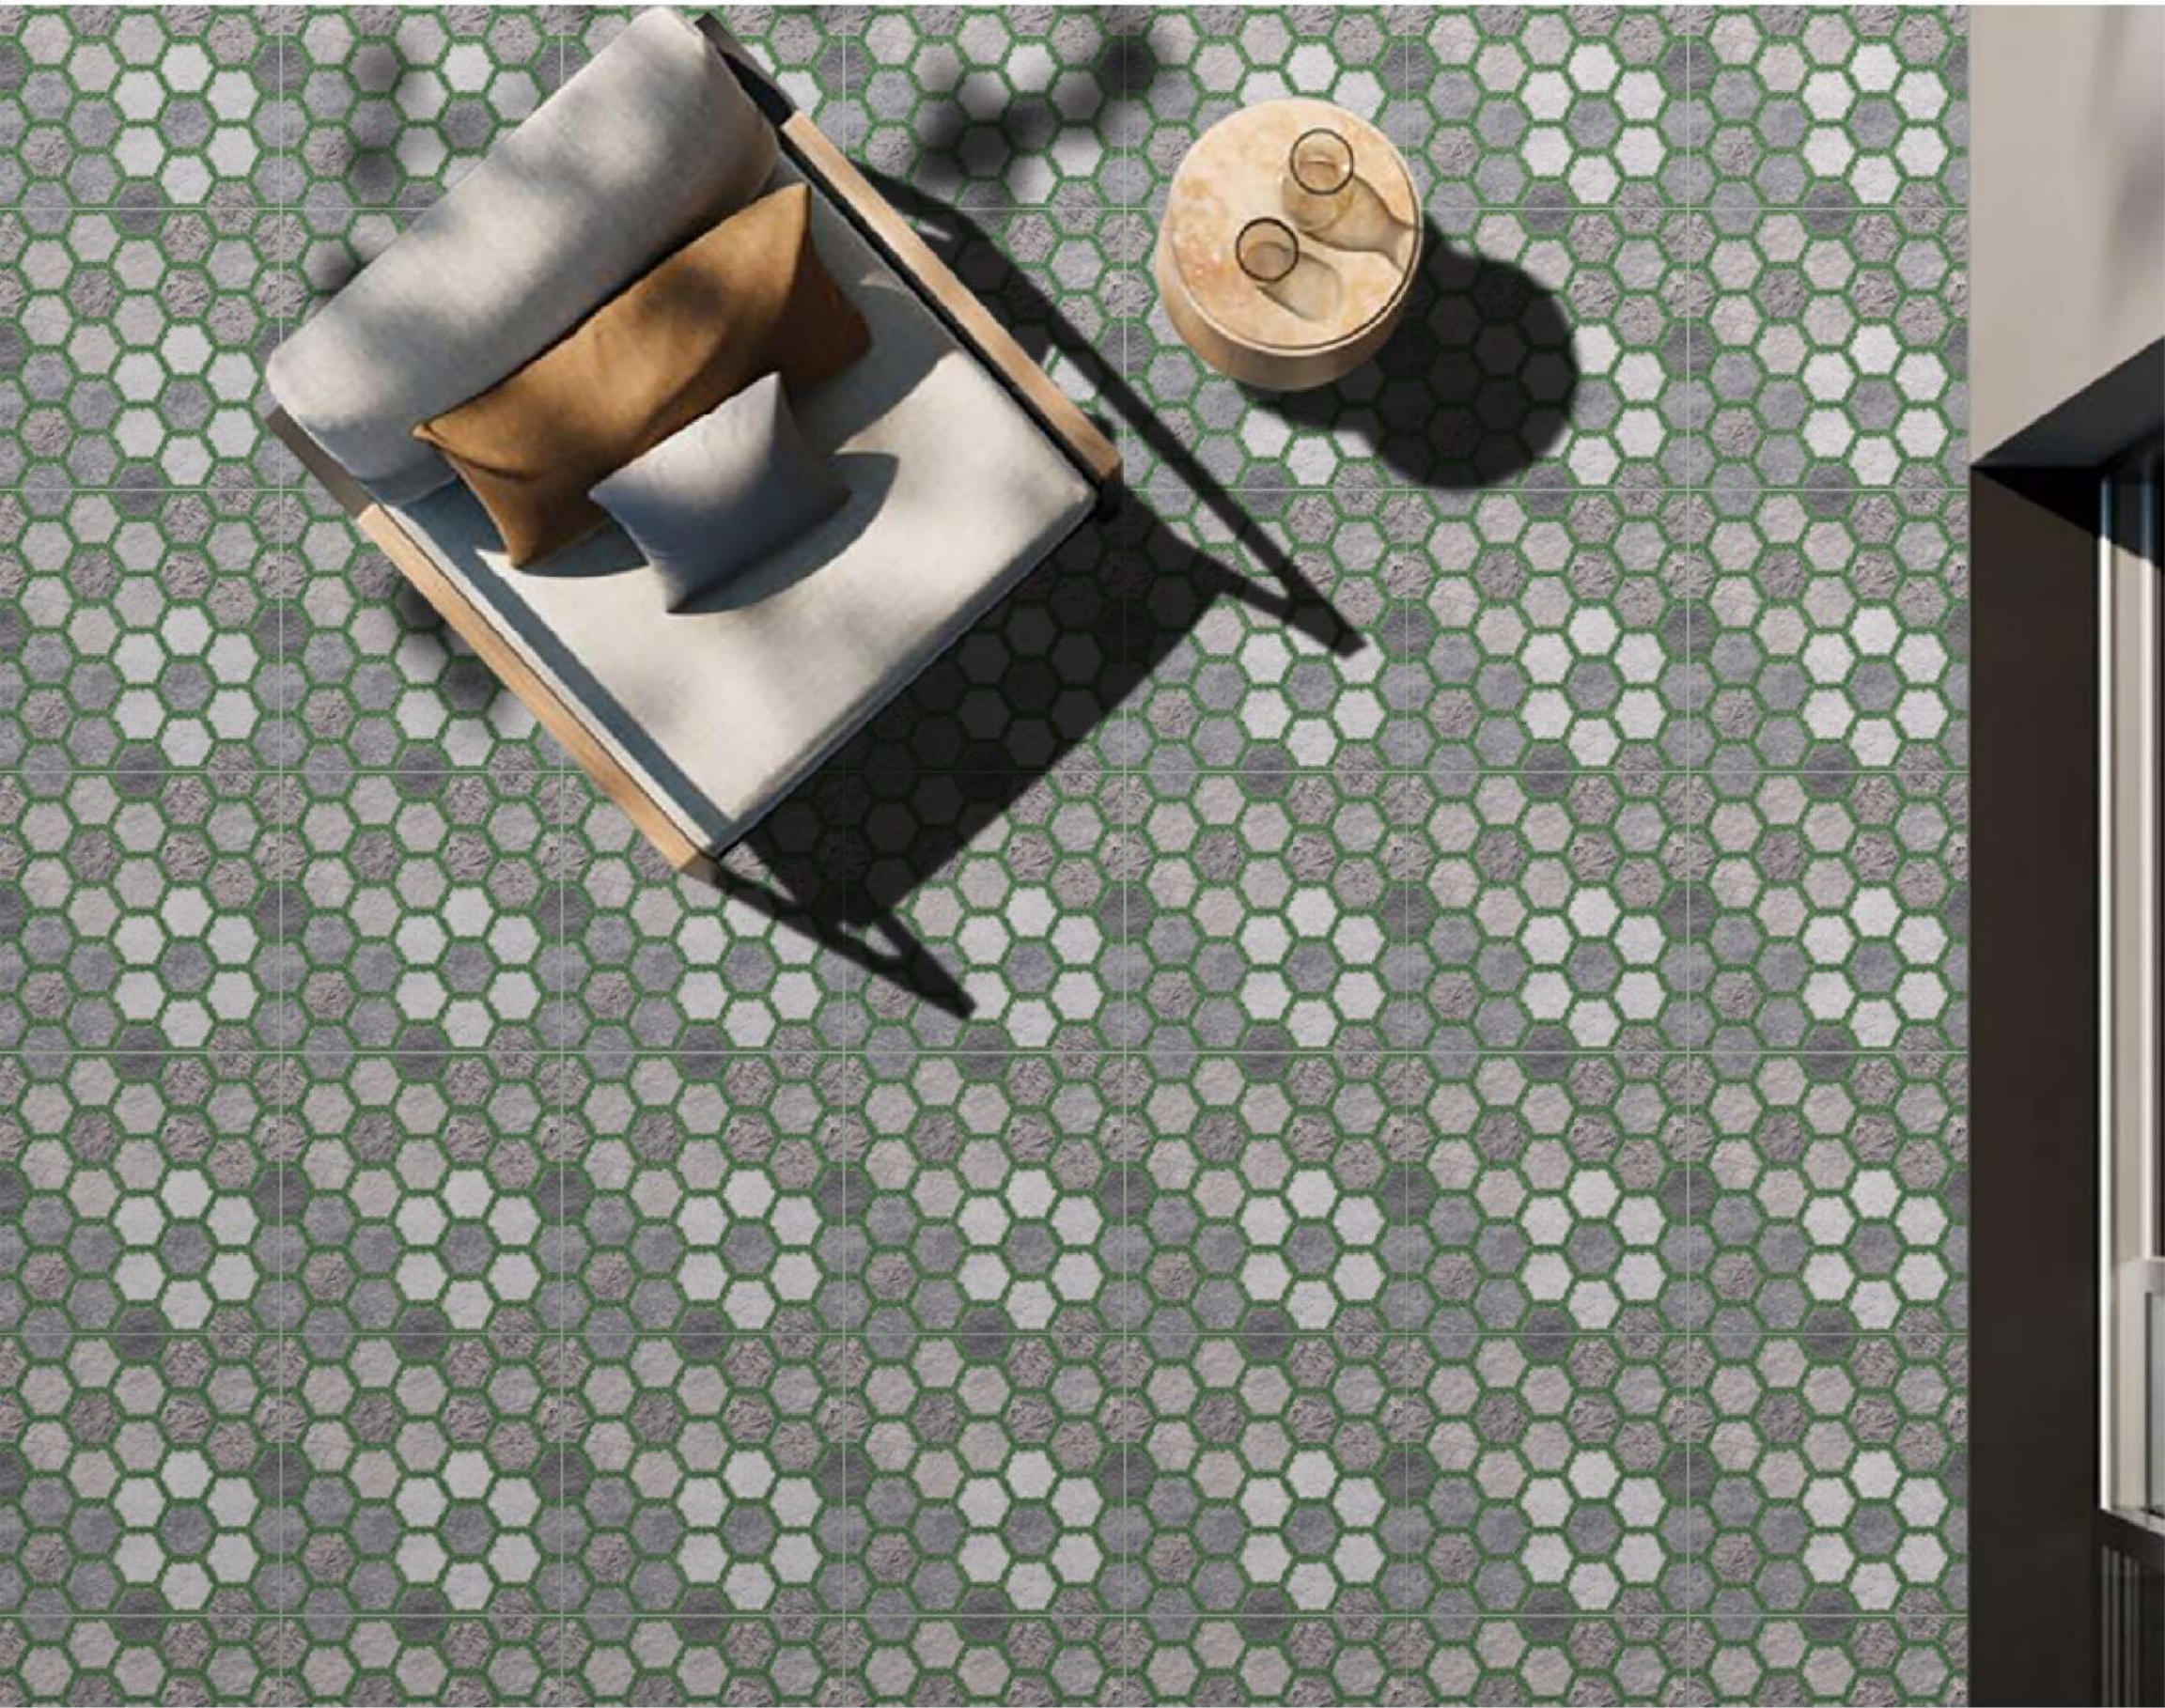

**THICKNESS**  
9.5 MM

**SIZE**  
300x  
300 MM

**SERIES:** Green Series

Design No.: 817

Design No.: 818

-  Easy to install
-  Resistant to Staining
-  Thermal shock resistant
-  Frost resistant
-  Ecology & Sustainable
-  Anti-slip
-  Acid resistant
-  Frost resistant
-  Impact resistant
-  High Mor
-  Easy to clean
-  Resistant to Abrasion
-  High Mor