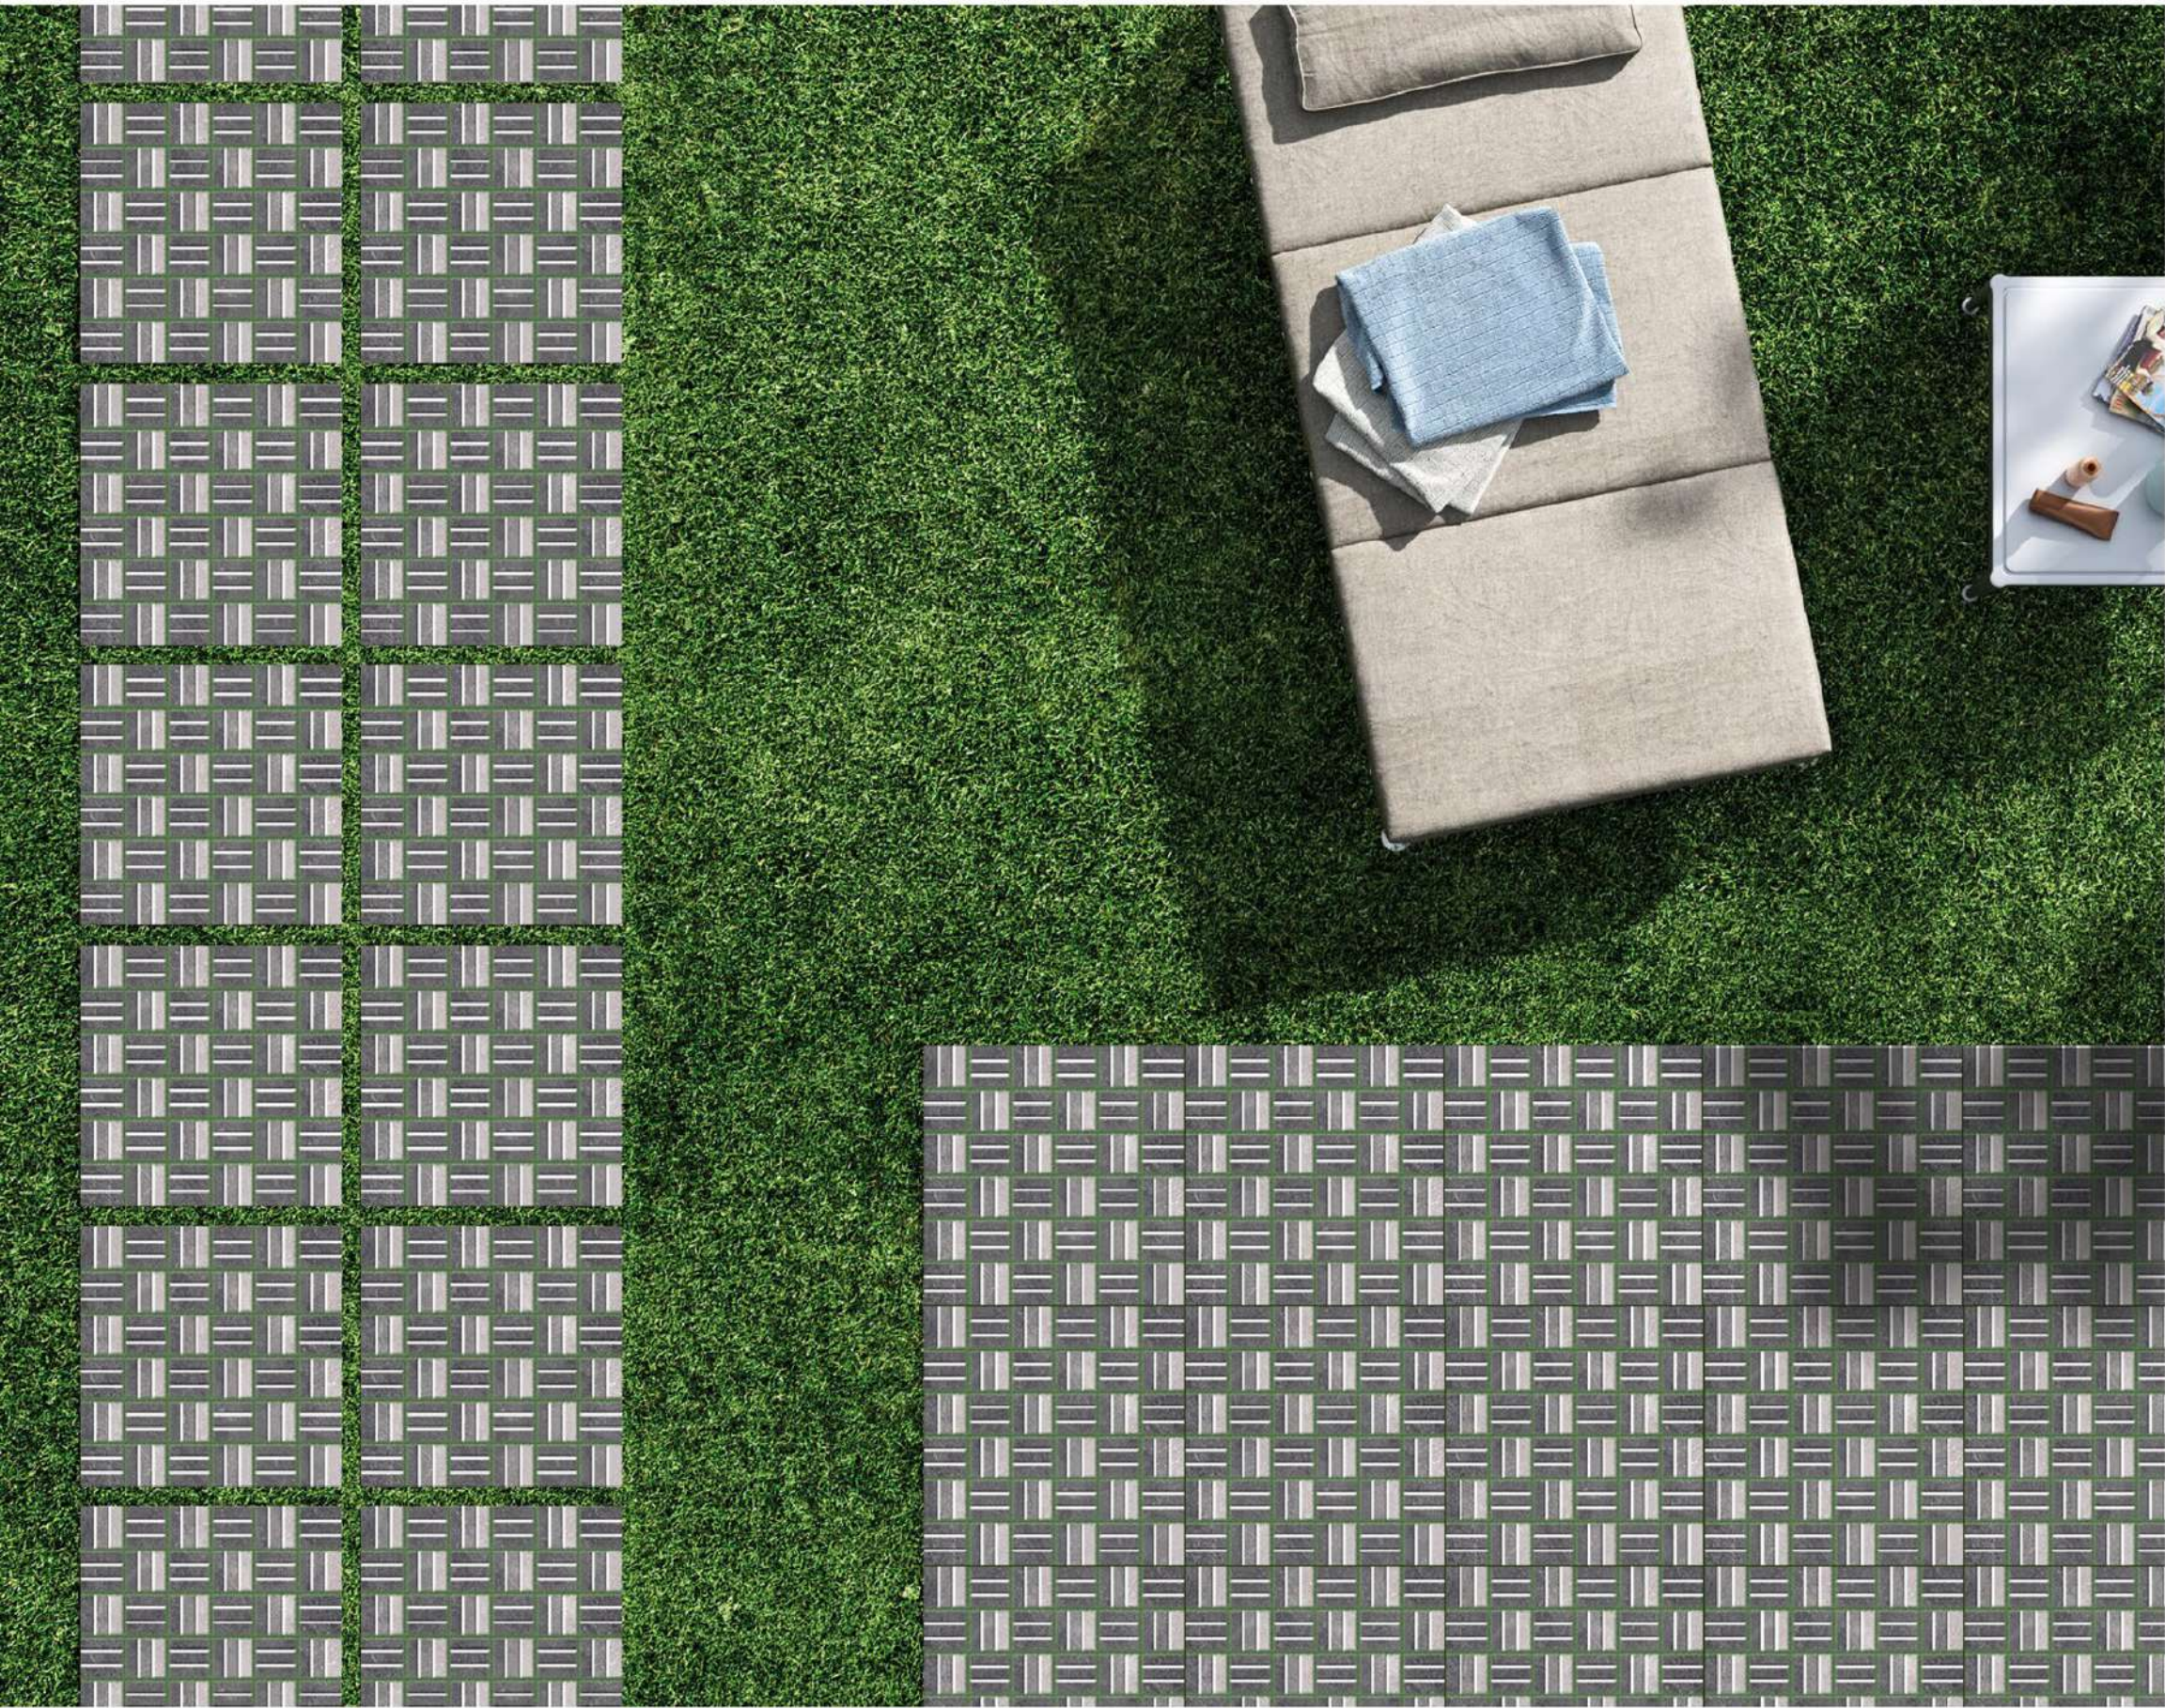

THICKNESS
9.5 MM

SIZE
300x
300 MM

SERIES: Green Series