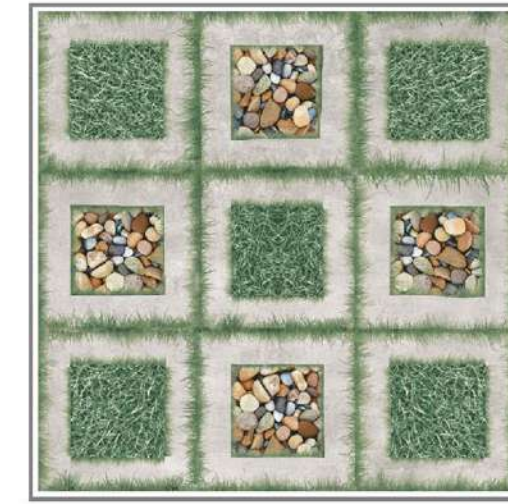

**THICKNESS**  
9.5 MM

**SIZE**  
300x  
300 MM

**SERIES:** Green Series

Design No.: 807

Design No.: 808

Design No.: 809

- Easy to install
- Resistant to Staining
- Thermal shock resistant
- Frost resistant
- Ecology & Sustainable
- Anti-slip
- Acid resistant
- Frost resistant
- Impact resistant
- High Mor
- Easy to clean
- Resistant to Abrasion
- High Mor