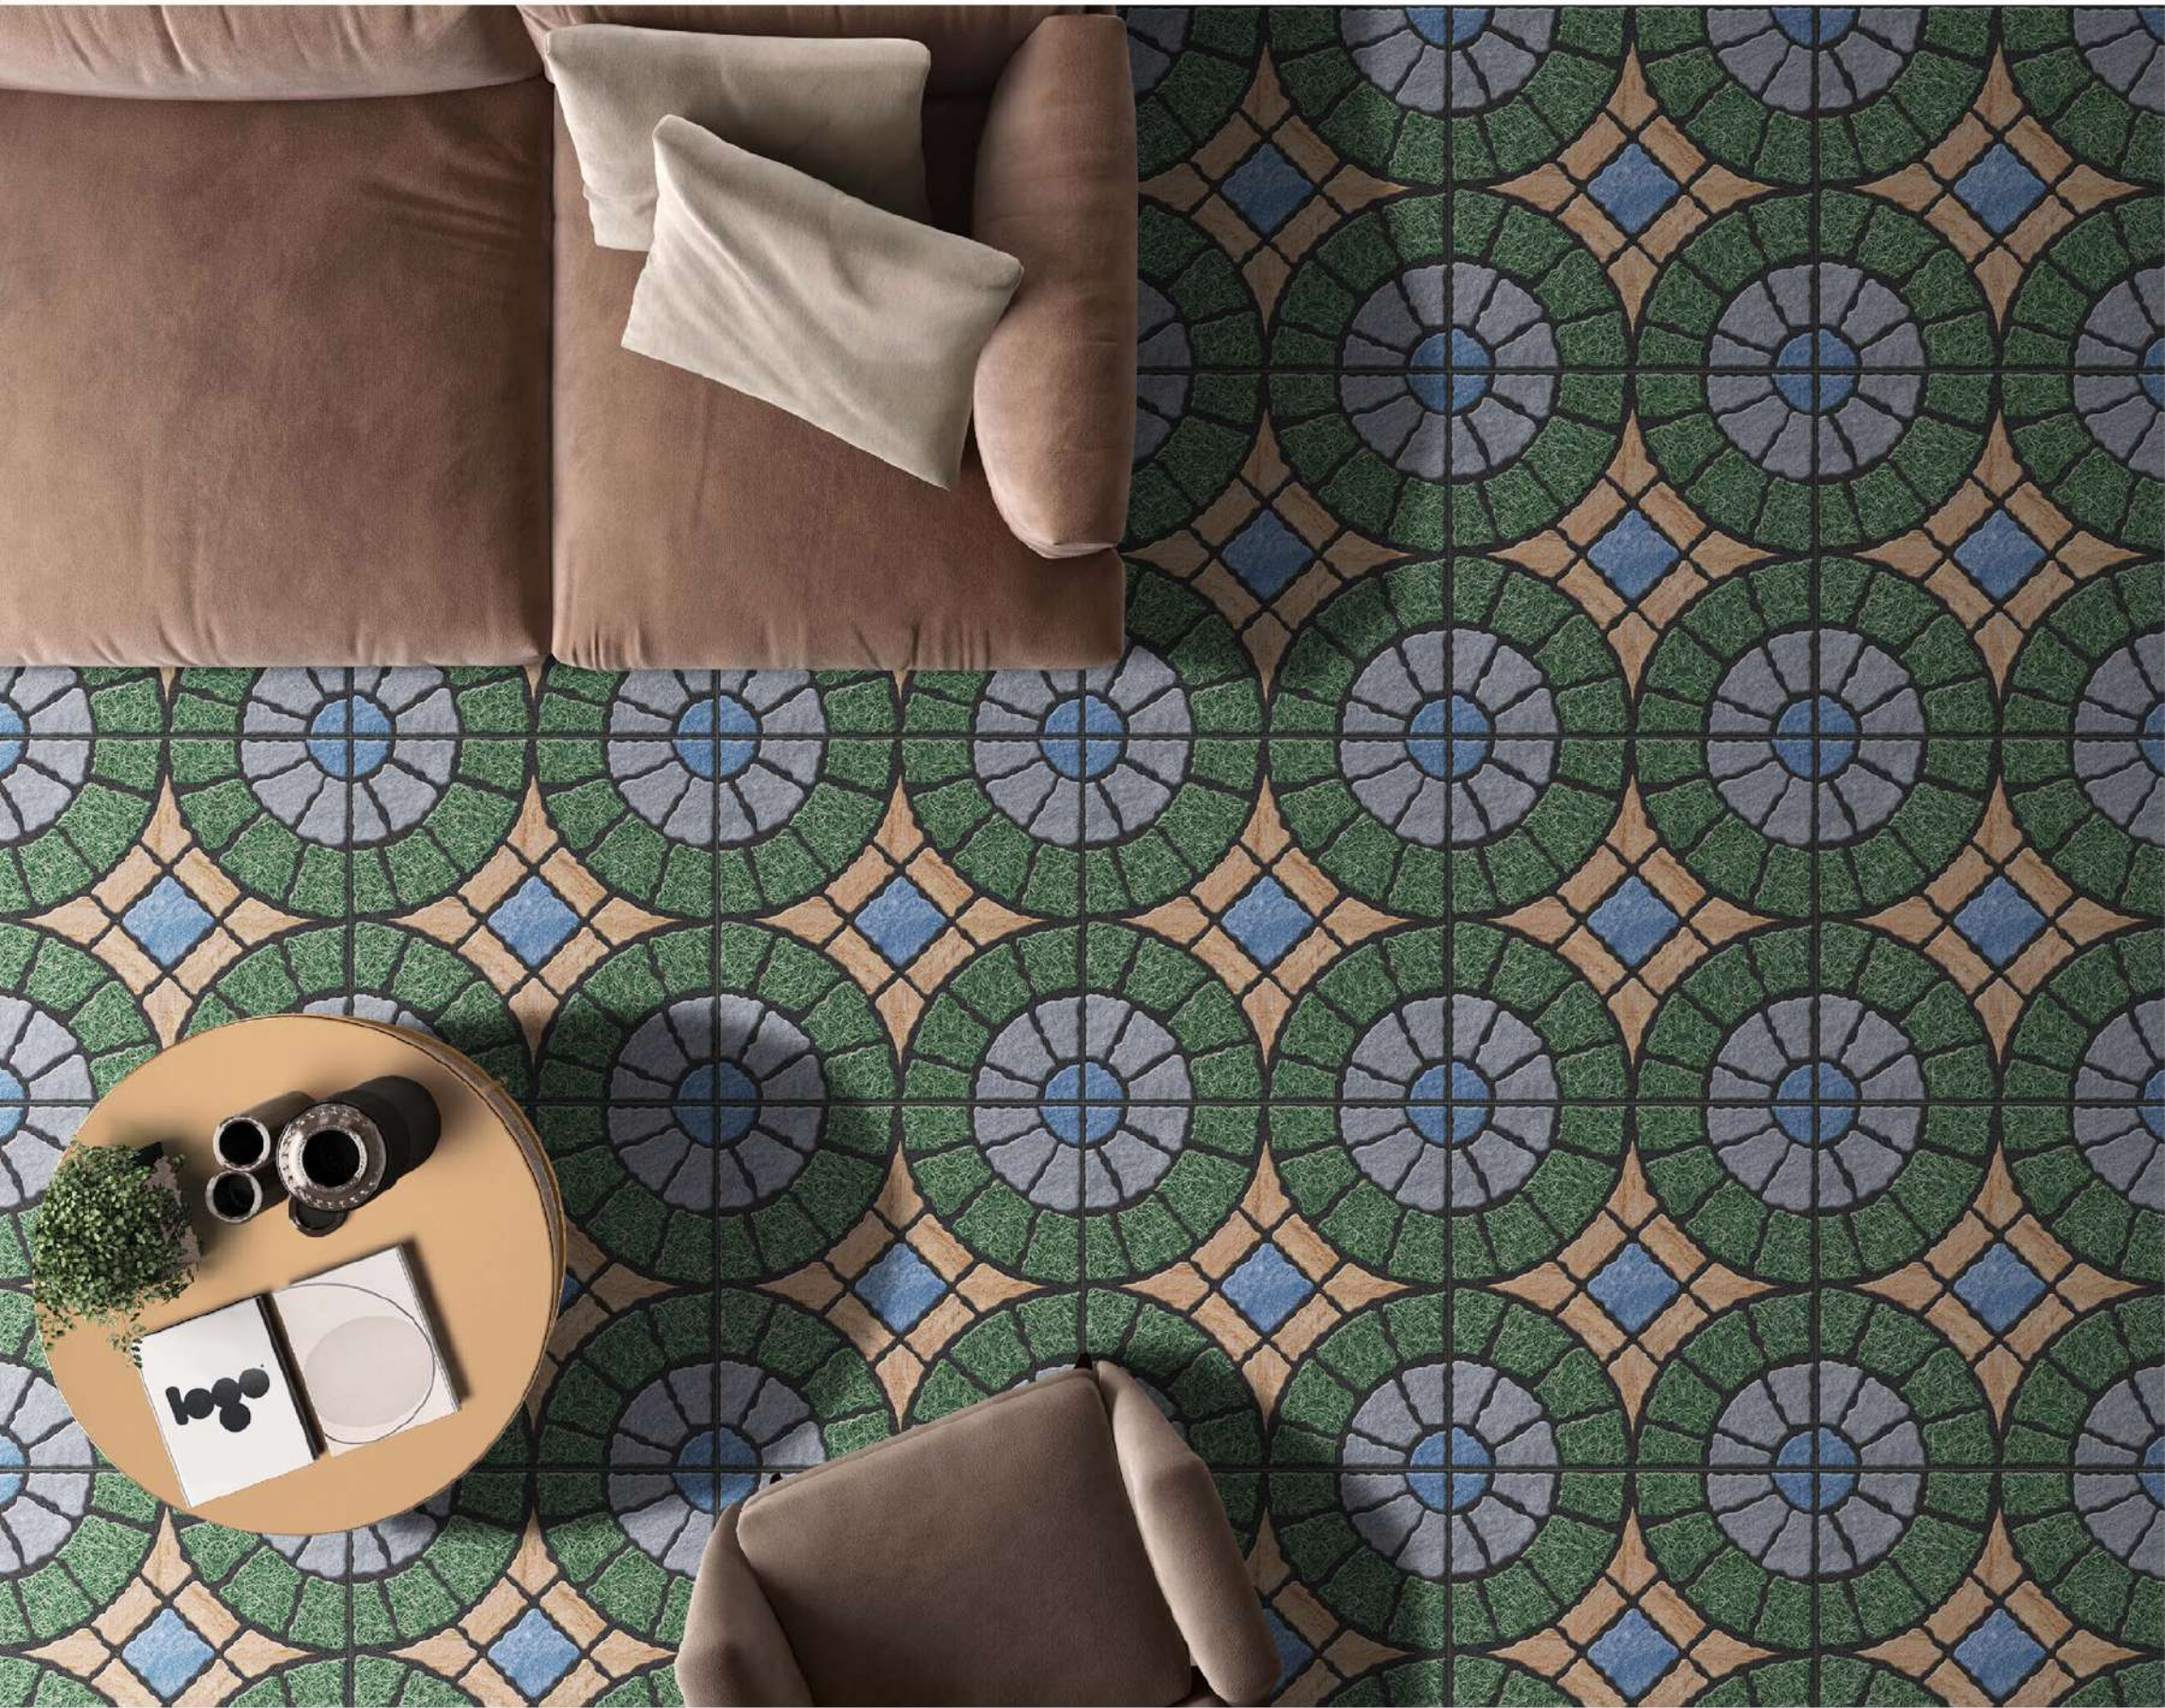

THICKNESS
9.5 MM

SIZE
300x
300 MM

SERIES: Green Series